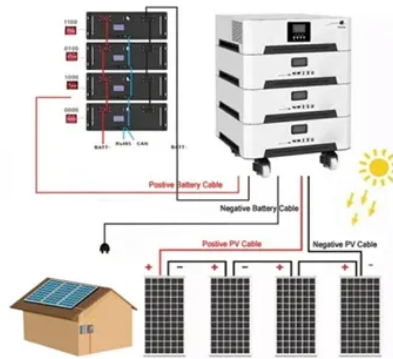

Outdoor base station commissioning price

Overview

The price for commissioning is calculated on a case-by-case basis and often includes the use of an activity matrix for estimating hours. 5% to 2% of the construction costs. Total costs commonly \$350,000-\$540,000, with per-port costs exceeding \$50,000 for fast charging and robust management. Networking, warranties, and long-ter. This is an empirical figure that varies depending on the. Building and maintaining a communication base station is a complex process that involves various costs. The initial setup costs are one-time. In the following article, I'll walk you through typical cost ranges for base station cabinets, including related types of battery cabinets and outdoor telecom cabinets; what influences higher or The Outdoor Base Station Cabinet is a robust and weatherproof telecom cabinet engineered to house. Energy storage cabinet equipment costs typically range from \$5,000 to \$50,000 depending on the capacity, technology, and supplier, 2. as well as local regulations and incentives that could influence.